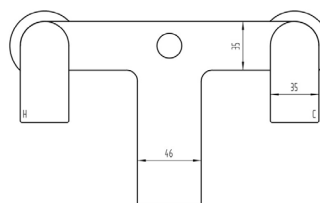

Highlife Coll Chrome Bath Shower Mixer

17225

FEATURES

- Twin Lever handle for easy control of desired water flow and temperature
- Hot and Cold 1/4 Turn Ceramic Disc's for long lasting smooth operation
- Shower Handset and Hose fittings Included
- Suitable for 2 tap hole deck mount
- UK Standard fitting - 3/4" BSP
- Recommended operating pressure: 0.5 bar

TECHNICAL DRAWING

COLOUR/FINISH

Chrome

SPECIFICATIONS

Width	235
Height	122
Depth	140
Product Range	Coll
Material	Brass

FLOW RATES

Pressure (Bar)	0.5	1.0	2.0	3.0	4.0	5.0
Flow (L/Min)	11.5	18.4	32.4	39.7	-	-

Visit [Plumb2u](#)