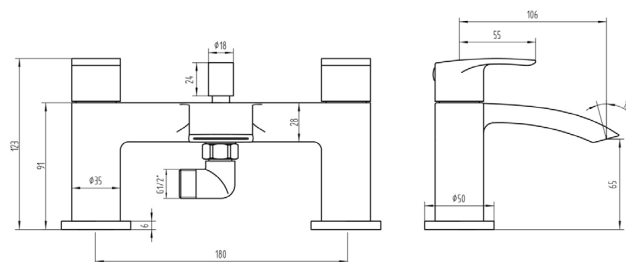

Highlife Coll Chrome Bath Shower Mixer

17225

FEATURES

- Twin Lever handle for easy control of desired water flow and temperature
- Hot and Cold 1/4 Turn Ceramic Disc's for long lasting smooth operation
- Shower Handset and Hose fittings Included
- Suitable for 2 tap hole deck mount
- UK Standard fitting - 3/4" BSP
- Recommended operating pressure: 0.5 bar

TECHNICAL DRAWING

COLOUR/FINISH

Chrome

SPECIFICATIONS

Width	235
Height	122
Depth	140
Product Range	Coll
Material	Brass

FLOW RATES

Pressure (Bar)	0.5	1.0	2.0	3.0	4.0	5.0
Flow (L/Min)	11.5	18.4	32.4	39.7	-	-

Visit [Plumb2u](#)